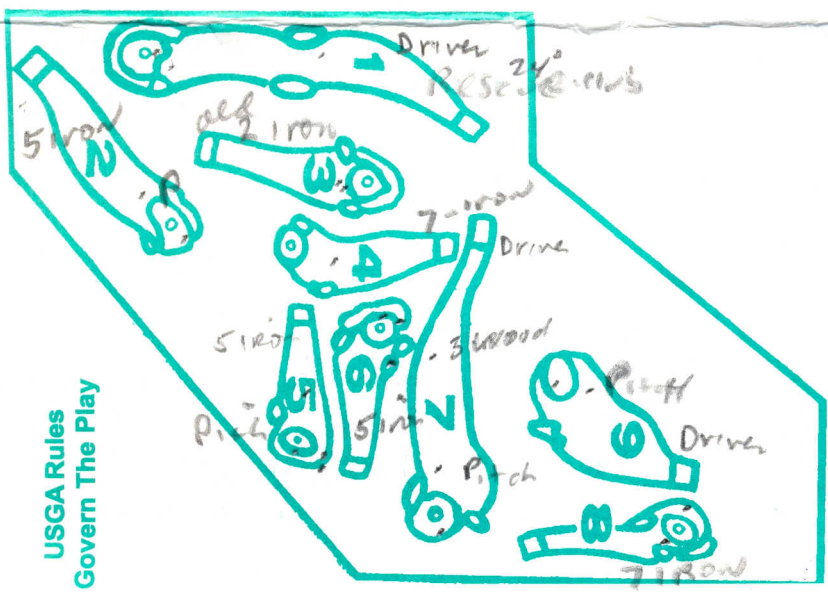

CHRISTOPHER MORLEY PARK

Player DREW

Attested

Date JULY 8, 2008 TUES.

Hole	Yards	Par	Handicap Strokes	DREW Self	HANK Partner	KEN Opp.	MIKE Opp.	Won + Lost - Half o
1	267	4	2	(4)	6	7	7	
2	143	3	7	4 ₂	4	6	4	
3	153	3	5	4 ₁	7	5	(3)	
4	119	3	5	(3)	4	5	4	
5	145	3	3	6 ₂	6	5	4	
6	152	3	4	4 ₁	5	5	6	
7	300	4	1	6 ₃	8	5	8	
8	97	3	9	5 ₂	4	(3)	4	
9	227	4	8	(3)	5	(4)	(4)	
TOT	1603	30		39	49	45	44	

14 putts

USGA Rules
Govern The Play