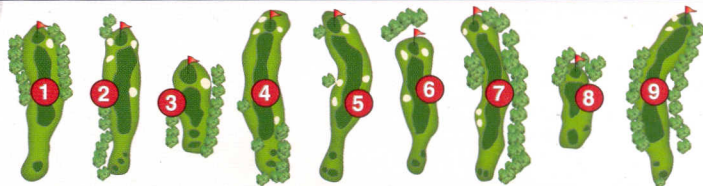

Blue Course

HOLE	1	2	3	4	5	6	7	8	9	OUT	Green/Blue TOTAL
Red	314	350	114	457	383	169	304	335	308	2734	5467
White	327	385	122	480	394	182	337	363	331	2921	6012
Blue	341	400	132	496	408	196	352	376	345	3046	6254
Par	4	4	3	5	4	3	4	4	4	35	71
Handicap	7	6	9	1	2	8	4	3	5		
DREW	5	6	1/2	0	1/3	5	5	7	6	42	
HANK	6	6	6	9	5	7	6	5	8	58	
LINDA	B		B				B				
PAULA											
+/-											

Scorer: DREW SUNDAY August 3, 2008

METROPOLITAN GOLF ASSOCIATION RATING/SLOPE

Blue/Red Course:

Blue Tees 68.2/116
White Tees 67.1/114
Red Tees 65.1/110

Red/Green Course:

Blue Tees 68.8/113
White Tees 67.8/111
Red Tees 64.9/105

Green/Blue Course:

Blue Tees 69.0/115
White Tees 67.9/113
Red Tees 65.4/109

Started 5:30pm
Ended 8:15pm
Lots of bugs
Conductance
weather.

Slow playing
3 some in
front of us
Tune up
AKF next
outing day

Red Course