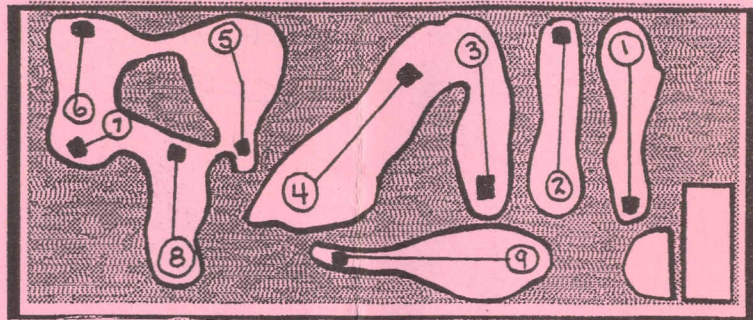

OBSERVE SIGNS. Replace divots. Rake traps. Repair ball marks on greens.

Private Golf Instruction
Driving Ranges
Full Service Discount
Pro Shops

P.G.A. PRO ON SITE

Crab Meadow Golf Course - (631) 757-8800

Dix Hills Park Golf Course - (631) 499-8005

DREW DON HANK KEN Course Rating: 28.5

HOLE					MEN'S PAR	YDS	LADIES PAR	YDS	Hd'ep
1	9 ₃	(4)	8	8	4	283	4	283	2
2	4 ₂	4	4	6	3	248	4	248	1
3	5 ₂	4	4	5	3	166	3	166	5
4	4 ₁	4	4	6	3	130	3	130	9
5	5 ₁	5	7	7	4	275	4	242	4
6	4 ₁	(3)	4	5	3	140	3	140	7
7	(3)	(2)	6	6	3	121	3	121	6
8	(4)	5	5	7	4	265	4	240	8
9	5 ₂	7	6	8	4	312	4	312	3
TOT:	4 ₃	38	48	61	31	1930	32	1882	