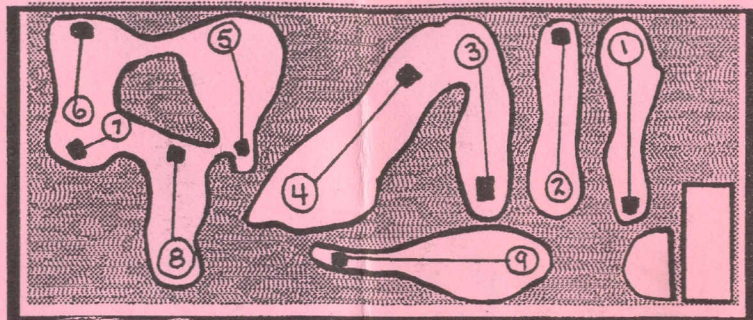

OBSERVE SIGNS. Replace divots. Rake traps. Repair ball marks on greens.

Private Golf Instruction
Driving Ranges
Full Service Discount
Pro Shops

P.G.A. PRO ON SITE

Crab Meadow Golf Course - (631) 757-8800

Dix Hills Park Golf Course - (631) 499-8005

Course Rating: 28.5

HOLE	Men	Men	Men	Men	MEN'S PAR	YDS	LADIES PAR	YDS	Hd'cp
1	4	8	6	6	4	283	4	283	2
2	5	5	5	5	3	248	4	248	1
3	3	4	5	6	3	166	3	166	5
4	4	4	6	5	3	130	3	130	9
5	6	4	7	6	4	275	4	242	4
6	6	4	4	6	3	140	3	140	7
7	7	3	4	5	3	121	3	121	6
8	5	5	5	4	4	265	4	240	8
9	6	5	6	5	4	312	4	312	3
TOT:	46	42	46	48	31	1930	32	1882	